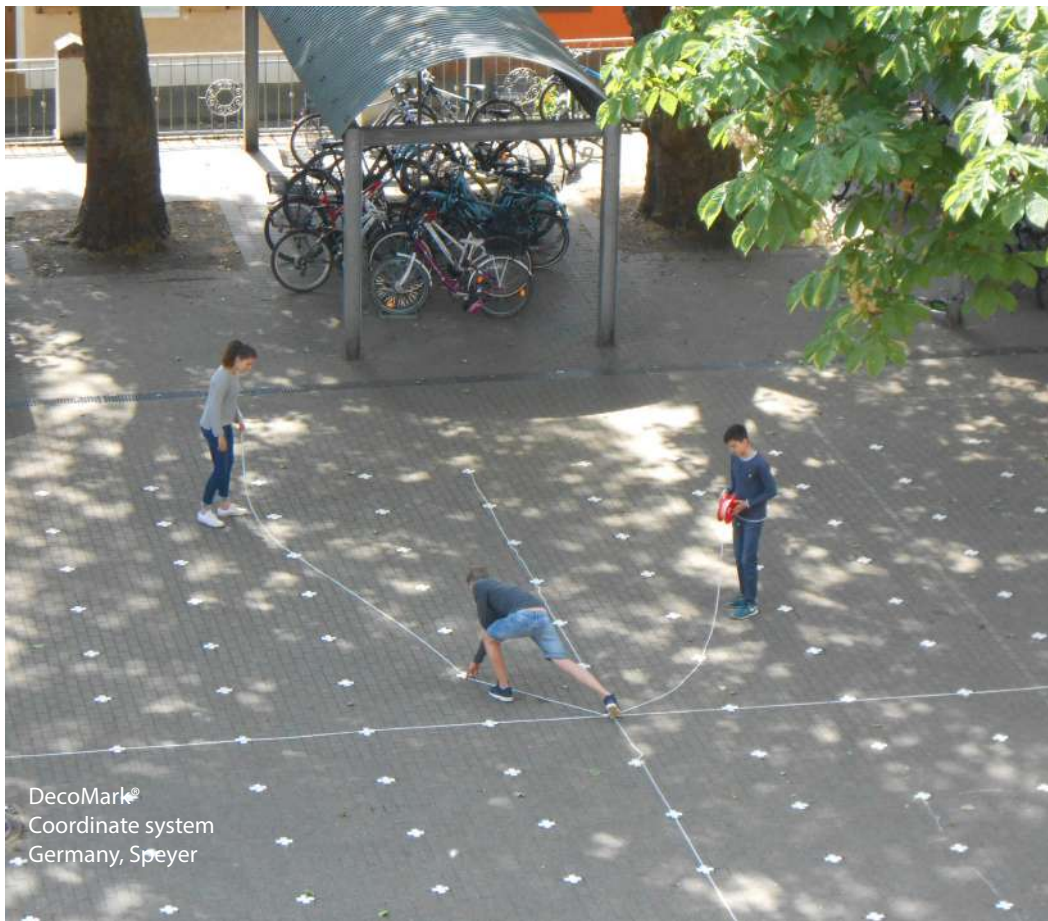

DecoMark®
Coordinate system
Germany, Speyer