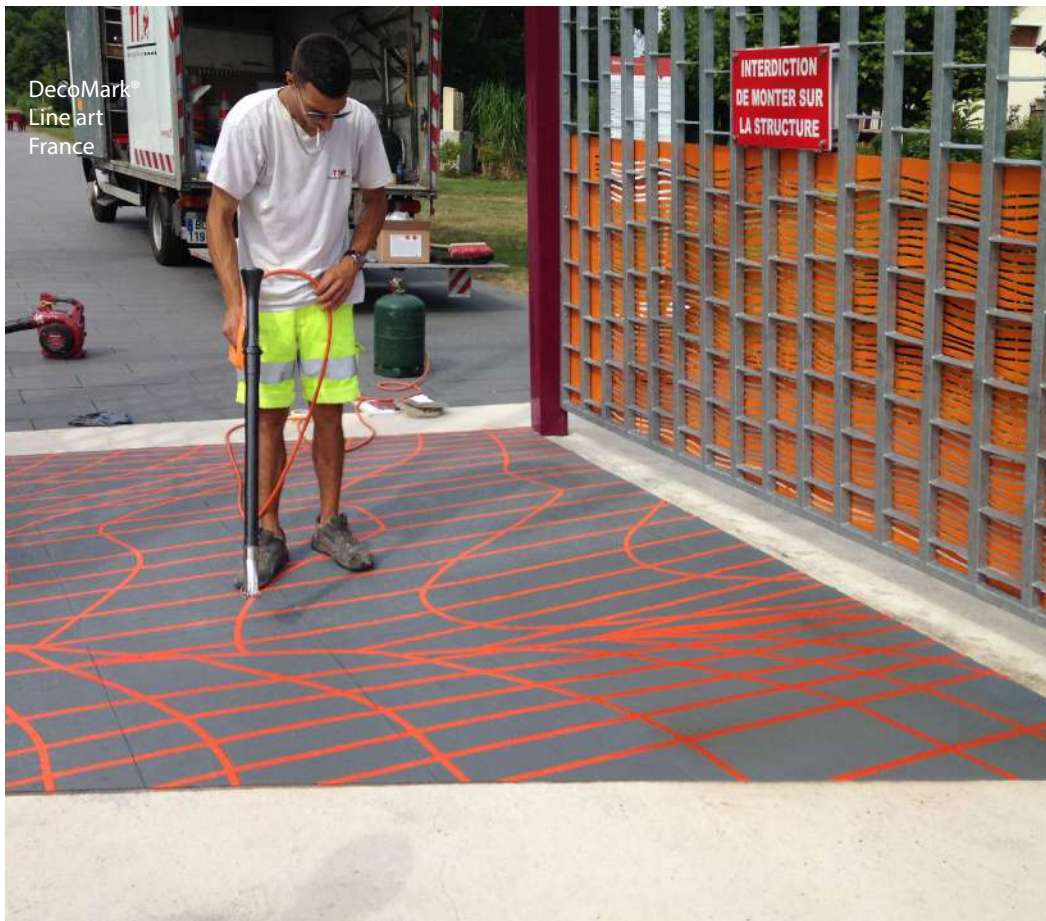

DecoMark®
Lineart
France