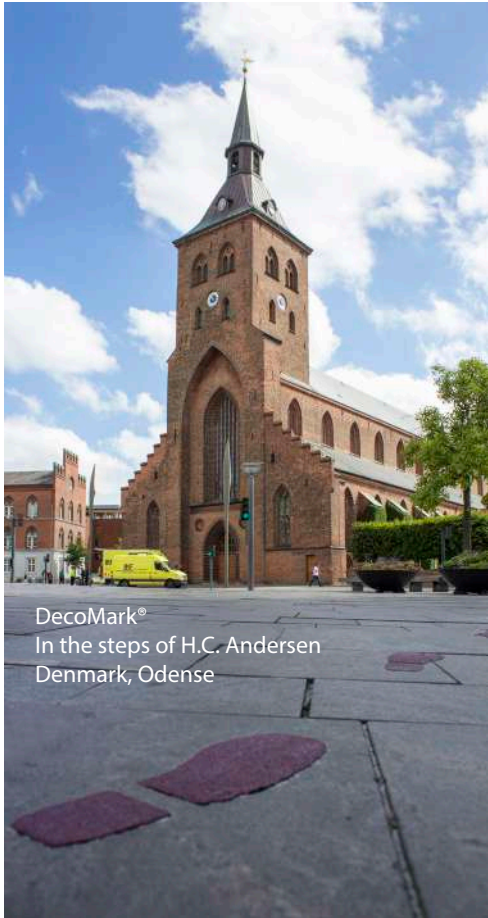

DecoMark®
In the steps of H.C. Andersen
Denmark, Odense