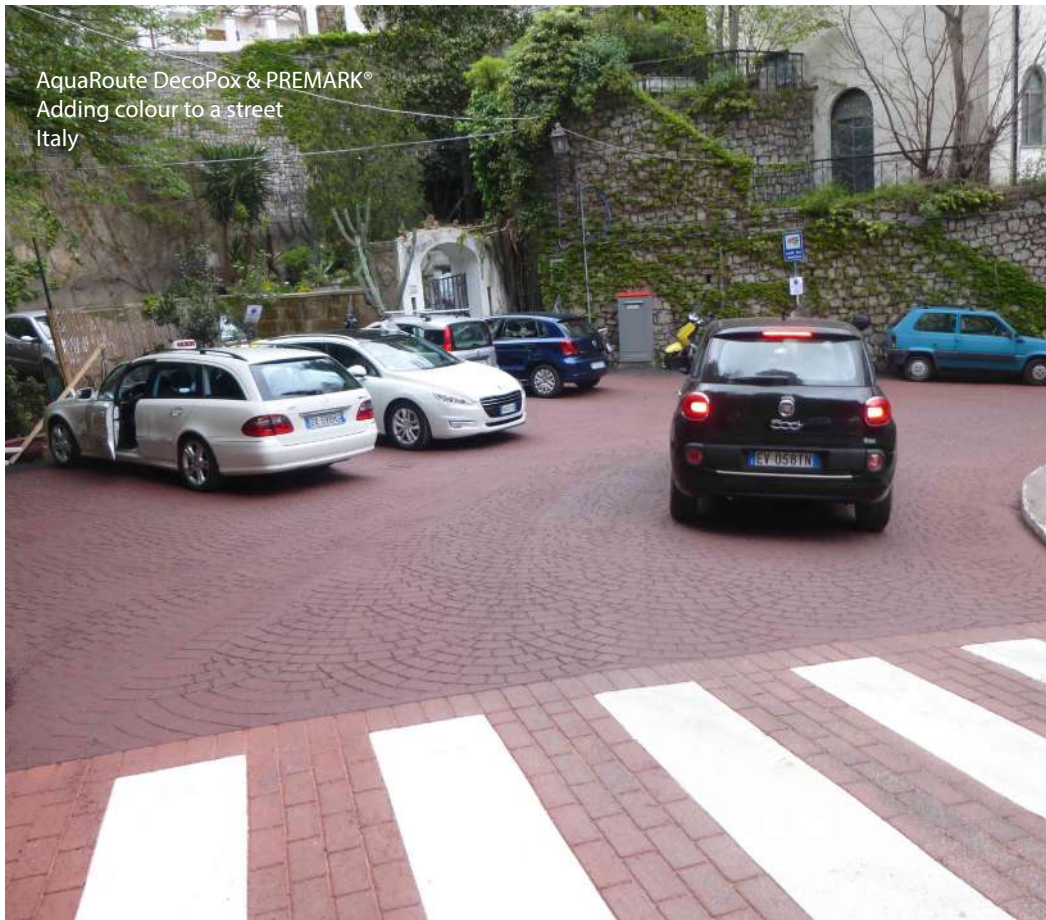

**GEVEKO** MARKINGS

Be Inspired

Marking the future with you

A photograph of a playground area. The ground is covered in a dark, textured material, possibly gravel or rubber mulch. Overlaid on this surface is a large, intricate geometric pattern made of thick, bright blue lines. The pattern consists of various shapes, including rectangles, triangles, and zig-zags, creating a maze-like or abstract design. In the background, there are basketball hoops and a person sitting on a bench. A white semi-transparent text box is overlaid on the center of the image.

DecoMark®  
Playground games  
Russia, Razmetka

DecoMark®  
Skatepark decoration  
United Kingdom, London

AquaRoute DecoPox & PREMARK®  
Adding colour to a street  
Italy

PlastiRoute® RollPlast  
Preferential lane  
New Zealand, Auckland