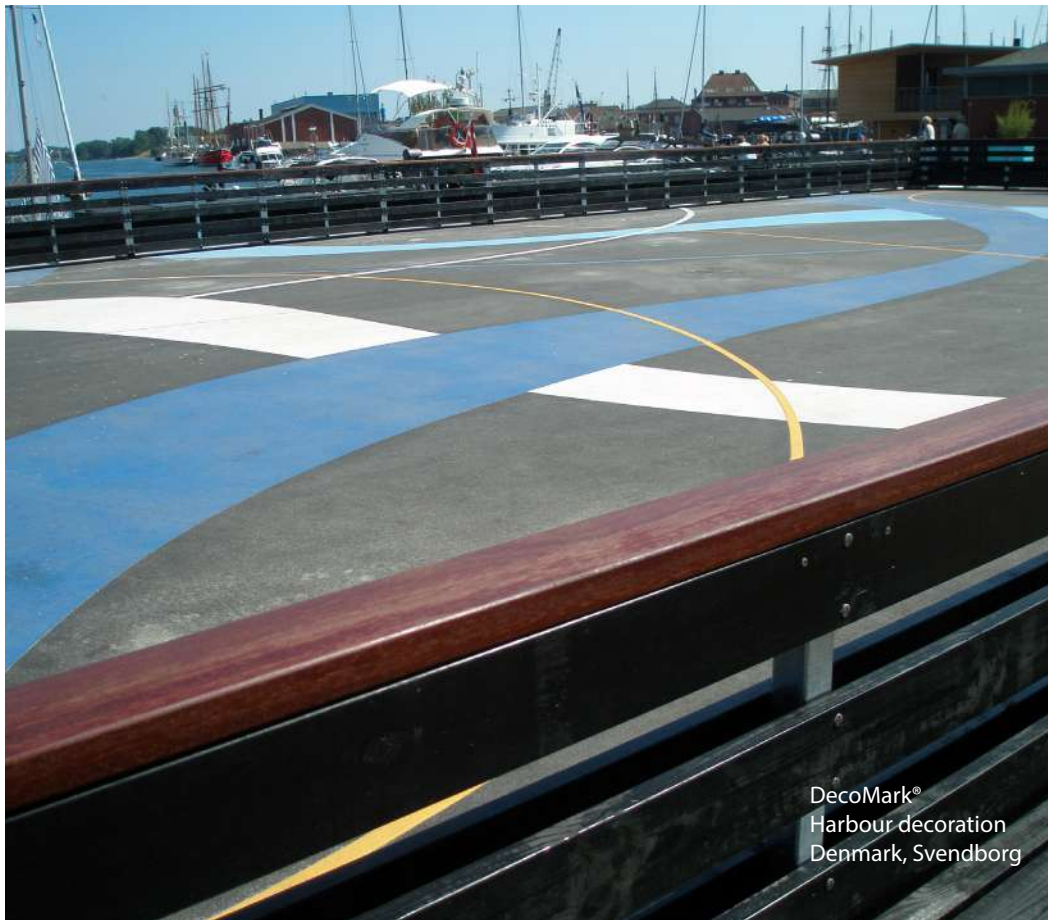

DecoMark®
Harbour decoration
Denmark, Svendborg